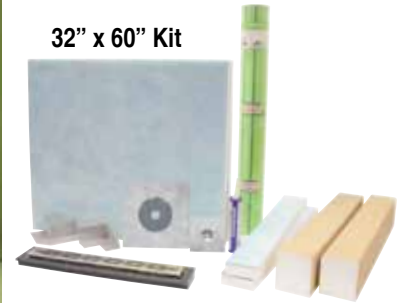

ProBase® II

64" x 64" with Accessory Kit

All Good Things Begin With A Solid Foundation

Noble Company introduces ProBase II, a single-slope base kit for integration to our FreeStyle Linear Drain™.

The 32" x 60" Kit (for showers from 30" x 30" to 32" x 60") includes:

- Pre-Sloped Base and Shims
- 24" or 32" FreeStyle Linear Drain
- Thin-Line Installation Accessories
- Noble Solid Curb
- ValueSeal® Waterproofing Sheet Membrane

64" x 64" Kit (for showers from 36" x 36" to 64" x 64") includes:

- Pre-sloped 64" x 64" base and shims

Accessory Kit includes:

- 36", 40", 48", 54" or 60" FreeStyle Linear Drain
- Thin-Line Installation Accessories
- Noble Solid Curb
- ValueSeal Waterproofing Sheet Membrane