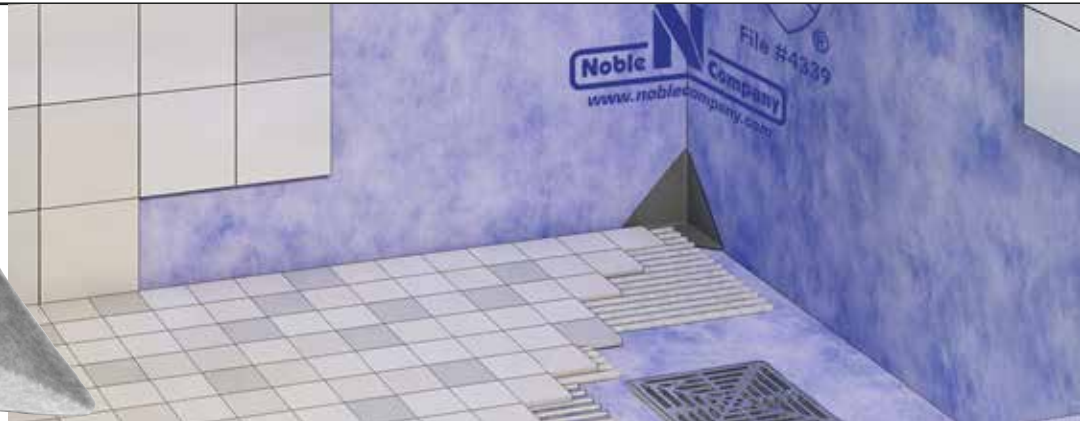

Preformed Corners

Shower Waterproofing Accessories

www.noblecompany.com

Preformed Corners

Preformed corners protect from leaks in difficult areas like inside corners, dams, and outside corners.

INSIDE CORNERS

- Protects against leaks at inside corners – ideal for use with lap corners in waterproofing applications
- Made from Chlorinated Polyethylene (CPE) with non-woven fabric on one side
- Will not rot, crack, or deteriorate due to microorganisms

OUTSIDE/DAM CORNERS

- Protects against leaks at shower dams and/or outside corners
- Made from Chlorinated Polyethylene (CPE)
- Will not rot, crack, or deteriorate due to microorganisms
- Also available in PVC