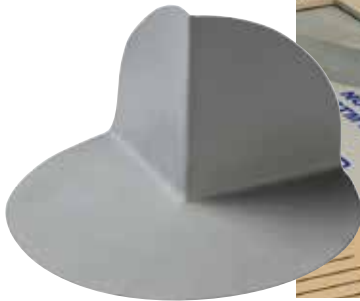

Preformed Corners

Shower Waterproofing Accessories

www.noblecompany.com

Preformed Corners

Preformed corners protect from leaks in difficult areas like inside corners, dams, and outside corners.

INSIDE CORNERS

- Protects against leaks at inside corners – ideal for use with lap corners in waterproofing applications
- Made from Chlorinated Polyethylene (CPE) with non-woven fabric on one side
- Will not rot, crack, or deteriorate due to microorganisms

OUTSIDE/DAM CORNERS

- Protects against leaks at shower dams and/or outside corners
- Made from Chlorinated Polyethylene (CPE)
- Will not rot, crack, or deteriorate due to microorganisms
- Also available in PVC