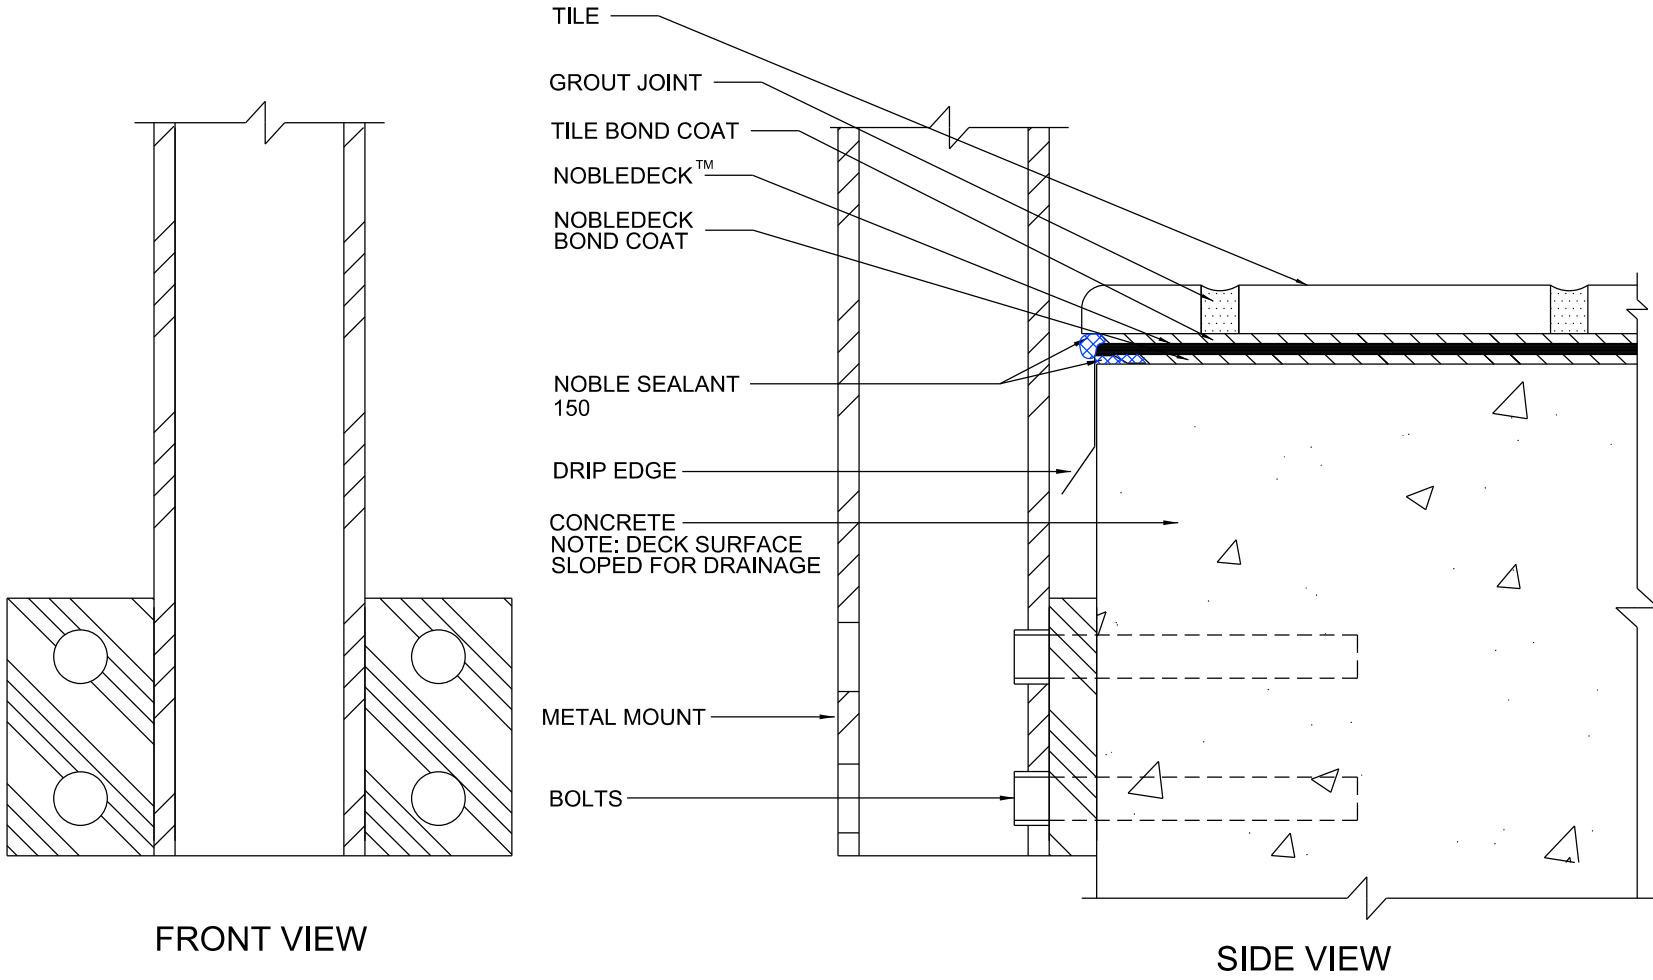

HAND RAIL MOUNTING DETAIL

Noble Company
7300 Enterprise Drive, Spring Lake, MI 49456
Phone: 231-799-8000
Toll Free: 800-878-5788
Fax: 231-799-8850
Email: sales@noblecompany.com

Revision Date:	1	2	3	4
	▲	▲	▲	▲

Project: Product Installation Details
Drawing Title: NOBLEDECK HAND RAIL MOUNTING DETAIL
Drawn By: R.J.L.
Date: Oct. 19th 2015
File Name: NOBLEDECK HAND RAIL MOUNTING DETAIL
Sheet: