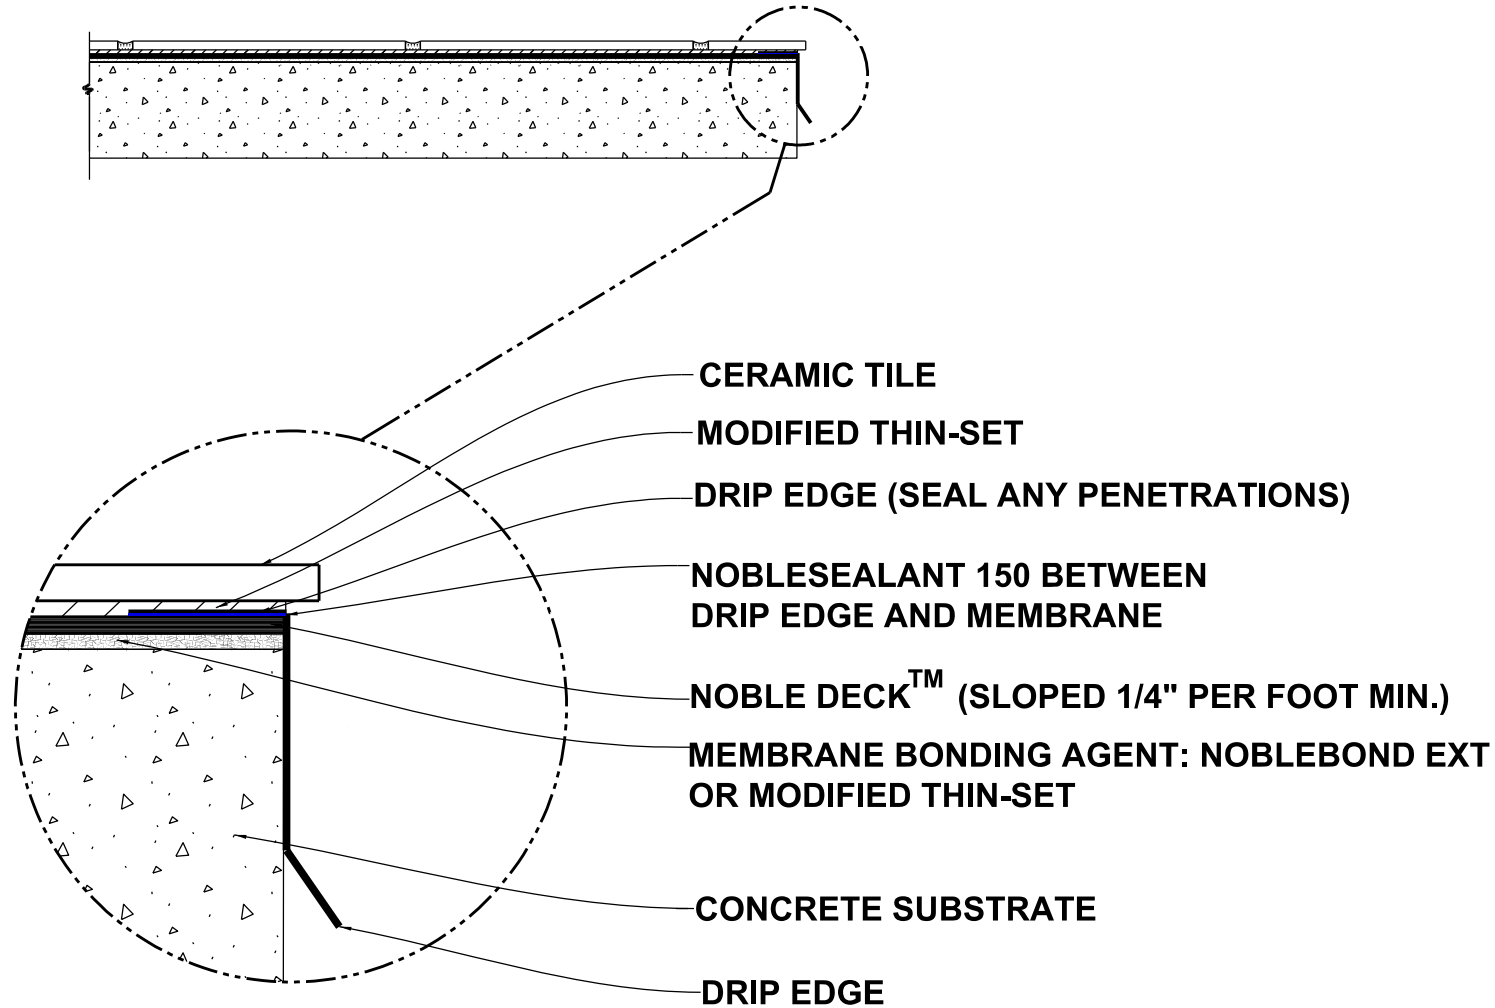

NOBLE DECK - CONCRETE SUBSTRATE

NOT TO SCALE

Noble Company
7300 Enterprise Drive, Spring Lake, MI 49456
Phone: 231-799-8000
Toll Free: 800-878-5788
Fax: 231-799-8850
Email: sales@noblecompany.com

Revision Date:				
	Δ	Δ	Δ	Δ

Project:
Product Installation Details

Drawing Title:
Noble Deck - Concrete Substrate

Drawn By: RJL

Date: SEPT, 11th 2012

File Name: Noble Deck - Concrete Substrate

Sheet: