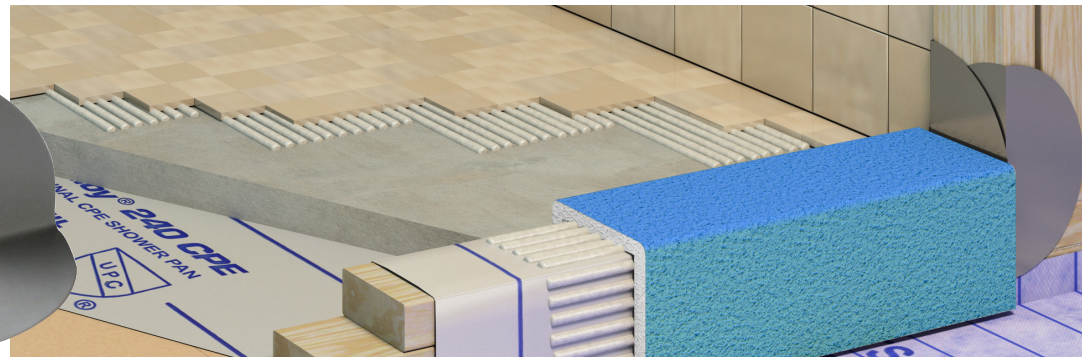

Preformed Corners

Shower Waterproofing Accessories

www.noblecompany.com

Preformed Corners

Preformed corners protect from leaks in difficult areas like inside corners, dams, and outside corners.

INSIDE CORNERS

- Protects against leaks at inside corners – ideal for use with lap corners in waterproofing applications
- Made from Chlorinated Polyethylene (CPE) with non-woven fabric on one side
- Will not rot, crack, or deteriorate due to microorganisms

OUTSIDE/DAM CORNERS

- Protects against leaks at shower dams and/or outside corners
- Made from Chlorinated Polyethylene (CPE)
- Will not rot, crack, or deteriorate due to microorganisms
- Also available in PVC