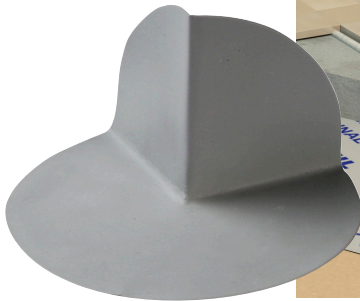

Preformed Corners

Shower Waterproofing Accessories

www.noblecompany.com

Preformed Corners

Preformed corners protect from leaks in difficult areas like inside corners, dams, and outside corners.

INSIDE CORNERS

- Protects against leaks at inside corners – ideal for use with lap corners in waterproofing applications
- Made from Chlorinated Polyethylene (CPE) with non-woven fabric on one side
- Will not rot, crack, or deteriorate due to microorganisms

OUTSIDE/DAM CORNERS

- Protects against leaks at shower dams and/or outside corners
- Made from Chlorinated Polyethylene (CPE)
- Will not rot, crack, or deteriorate due to microorganisms
- Also available in PVC