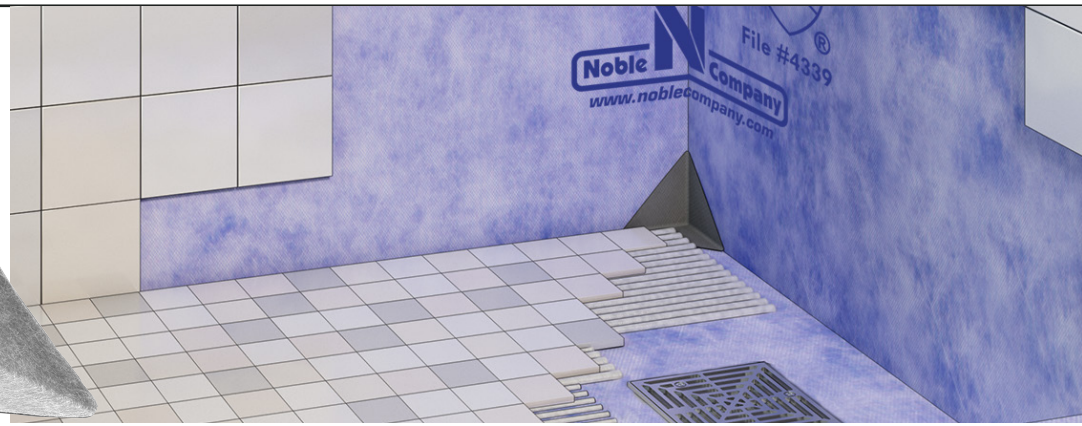

Preformed Corners

Shower Waterproofing Accessories

www.noblecompany.com

Preformed Corners

Preformed corners protect from leaks in difficult areas like inside corners, dams, and outside corners.

INSIDE CORNERS

- Protects against leaks at inside corners – ideal for use with lap corners in waterproofing applications
- Made from Chlorinated Polyethylene (CPE) with non-woven fabric on one side
- Will not rot, crack, or deteriorate due to microorganisms

OUTSIDE/DAM CORNERS

- Protects against leaks at shower dams and/or outside corners
- Made from Chlorinated Polyethylene (CPE)
- Will not rot, crack, or deteriorate due to microorganisms
- Also available in PVC