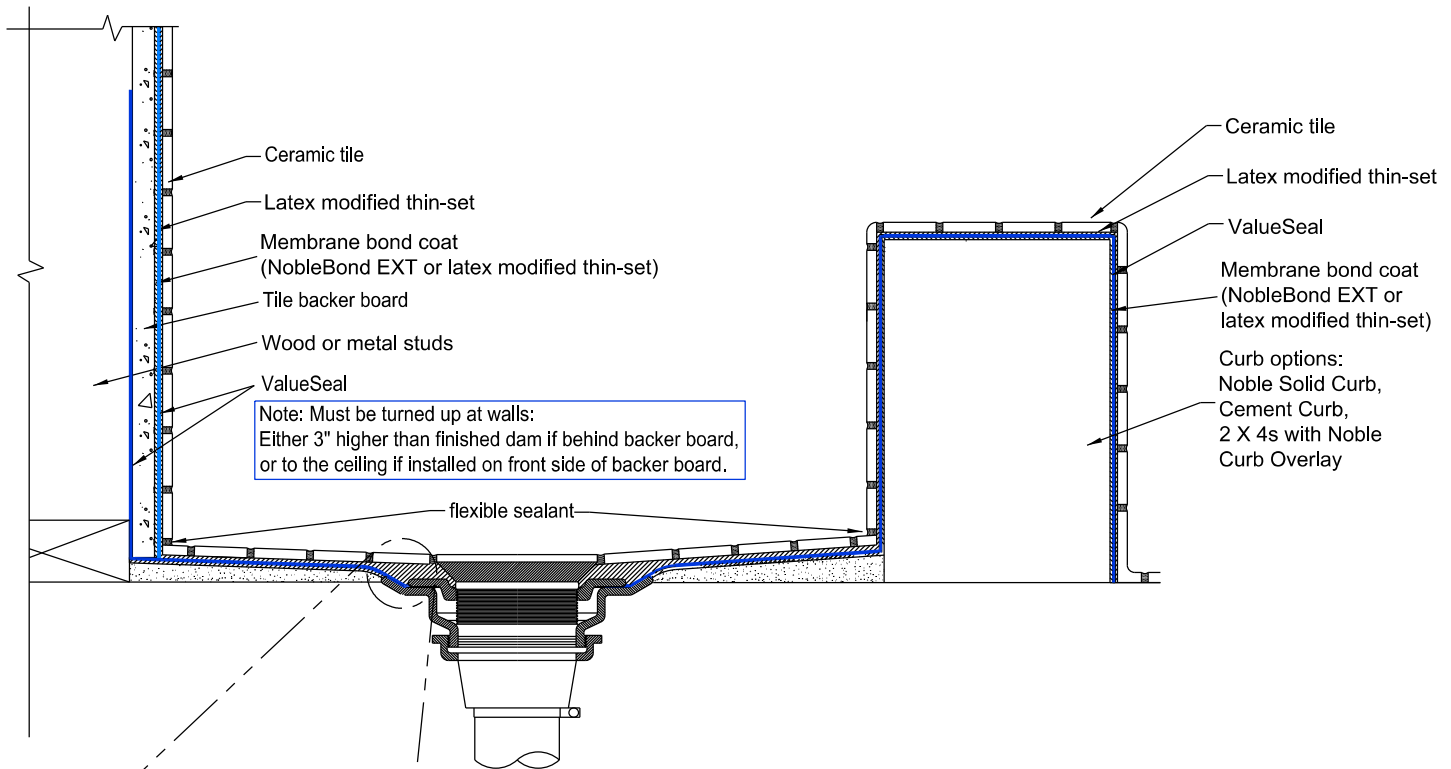

ValueSeal - Shower Detail

Not to Scale

FOLLOW TCNA RECOMMENDATIONS

Note:
* Use Pea Gravel with 3/4" NobleFlex Drain Flashing

Noble Company
7300 Enterprise Drive, Spring Lake, MI 49456
Phone: 231-799-8000
Toll Free: 800-878-5788
Fax: 231-799-8850
Email: sales@noblecompany.com

Revision Date:				
	Δ	Δ	Δ	Δ

Project:
Product Installation Details

Drawing Title:
ValueSeal - Shower Detail

Drawn By: R.J.L.

Date: AUG, 22ND 2014

File Name: ValueSeal - Shower Detail

Sheet: