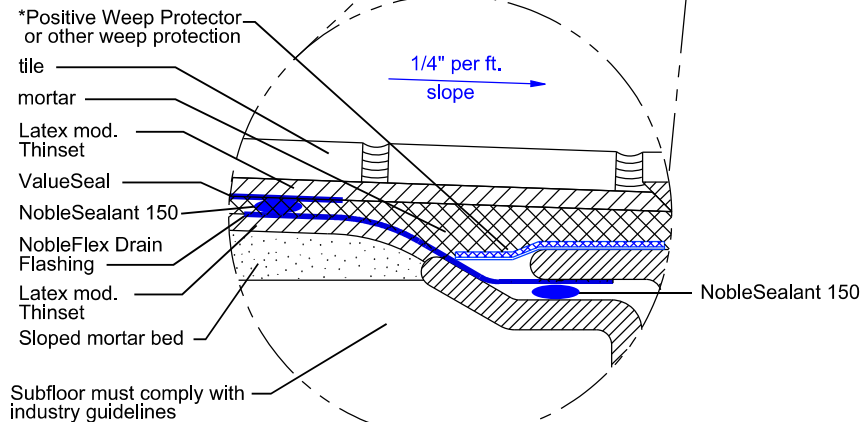

ValueSeal - Shower Detail

Not to Scale

FOLLOW TCNA RECOMMENDATIONS

Note:
* Use Pea Gravel with 3/4" NobleFlex Drain Flashing

Noble Company
7300 Enterprise Drive, Spring Lake, MI 49456
Phone: 231-799-8000
Toll Free: 800-878-5788
Fax: 231-799-8850
Email: sales@noblecompany.com

Revision Date:				
	Δ	Δ	Δ	Δ

Project:
Product Installation Details

Drawing Title:
ValueSeal - Shower Detail

Drawn By: R.J.L.

Date: AUG, 22ND 2014

File Name: ValueSeal - Shower Detail

Sheet: