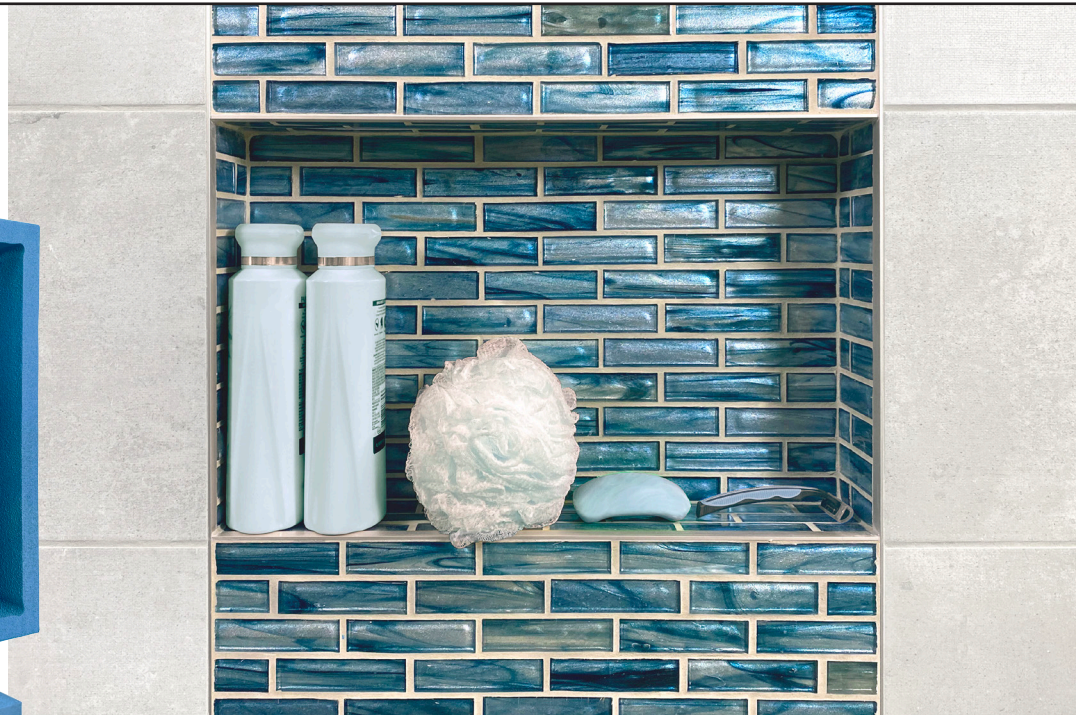

## Shower Niches

*The fastest, easiest way to create a recessed shelf in your shower, steam room, kitchen, or hallway. Lightweight and ready to tile, Noble Niches install in minutes without penetrations of the Niche. Entirely waterproof – eliminates the risk of leaks, mold, rot, or fungus growth.*

### BENEFITS

- Mounts flush in 2" x 4" stud with 1/2" Backer Board construction
- No mechanical attachments required
- No outside flanges to feather-in or build-up
- Sized for better tile fit
- Available in a wide variety of sizes and styles (Full Noble Niche collection on back)
- Install in minutes
- No cross-bracing required
- Waterproof
- Seamless – will not leak
- Ready to tile
- Durable
- Lightweight
- Custom sizes and shapes available (min. qty. 50 units)