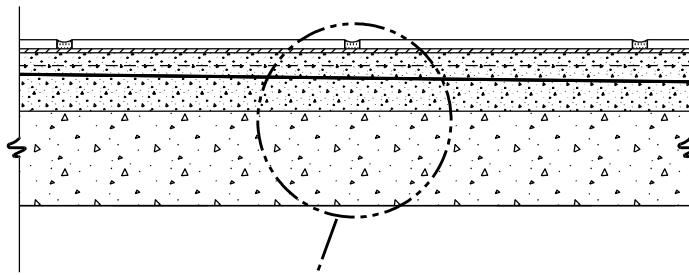

Chloraloy Membrane Sloped Detail

Not to Scale

Noble Company
7300 Enterprise Drive, Spring Lake, MI 49456
Phone: 231-799-8000
Toll Free: 800-878-5788
Fax: 231-799-8850
Email: sales@noblecompany.com

Revision Date:			

Project: Product Installation Details	Revision: 1
Drawing Title: Chloraloy Membrane - Sloped Detail	Date: SEPT, 11th 2012
Drawn By: R/JL	File Name: Chloraloy Sloped Detail
Sheet: