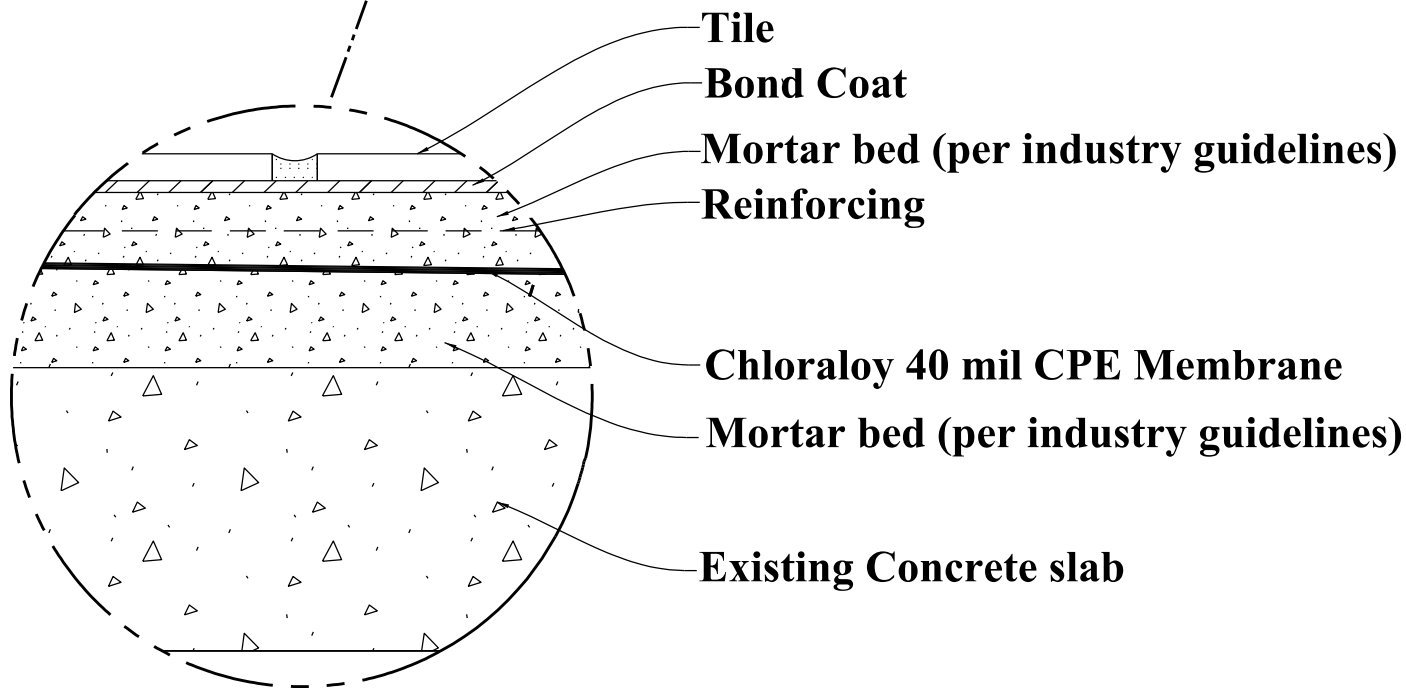

Chloraloy Membrane Sloped Detail

Not to Scale

Noble Company
 7300 Enterprise Drive, Spring Lake, MI 49456
 Phone: 231-799-8000
 Toll Free: 800-878-5788
 Fax: 231-799-8850
 Email: sales@noblecompany.com

Revision Date:			

Project: Product Installation Details	Revision: 1
Drawing Title: Chloraloy Membrane - Sloped Detail	Date: SEPT, 11th 2012
Drawn By: R/JL	File Name: Chloraloy Sloped Detail
Sheet:	